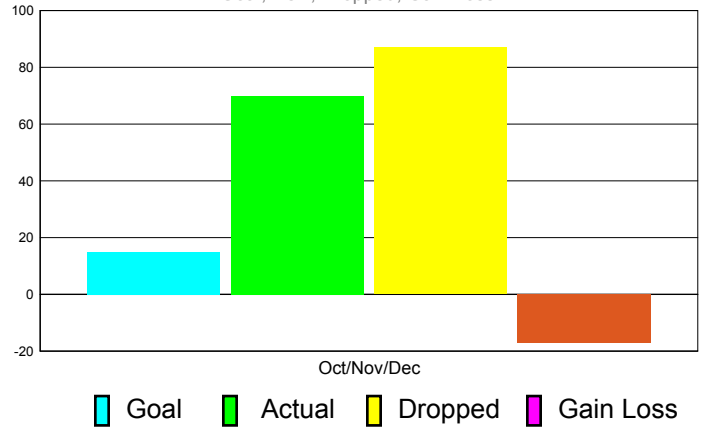

Membership Results 2011-2012

Goal, New, Dropped, Gain/Loss